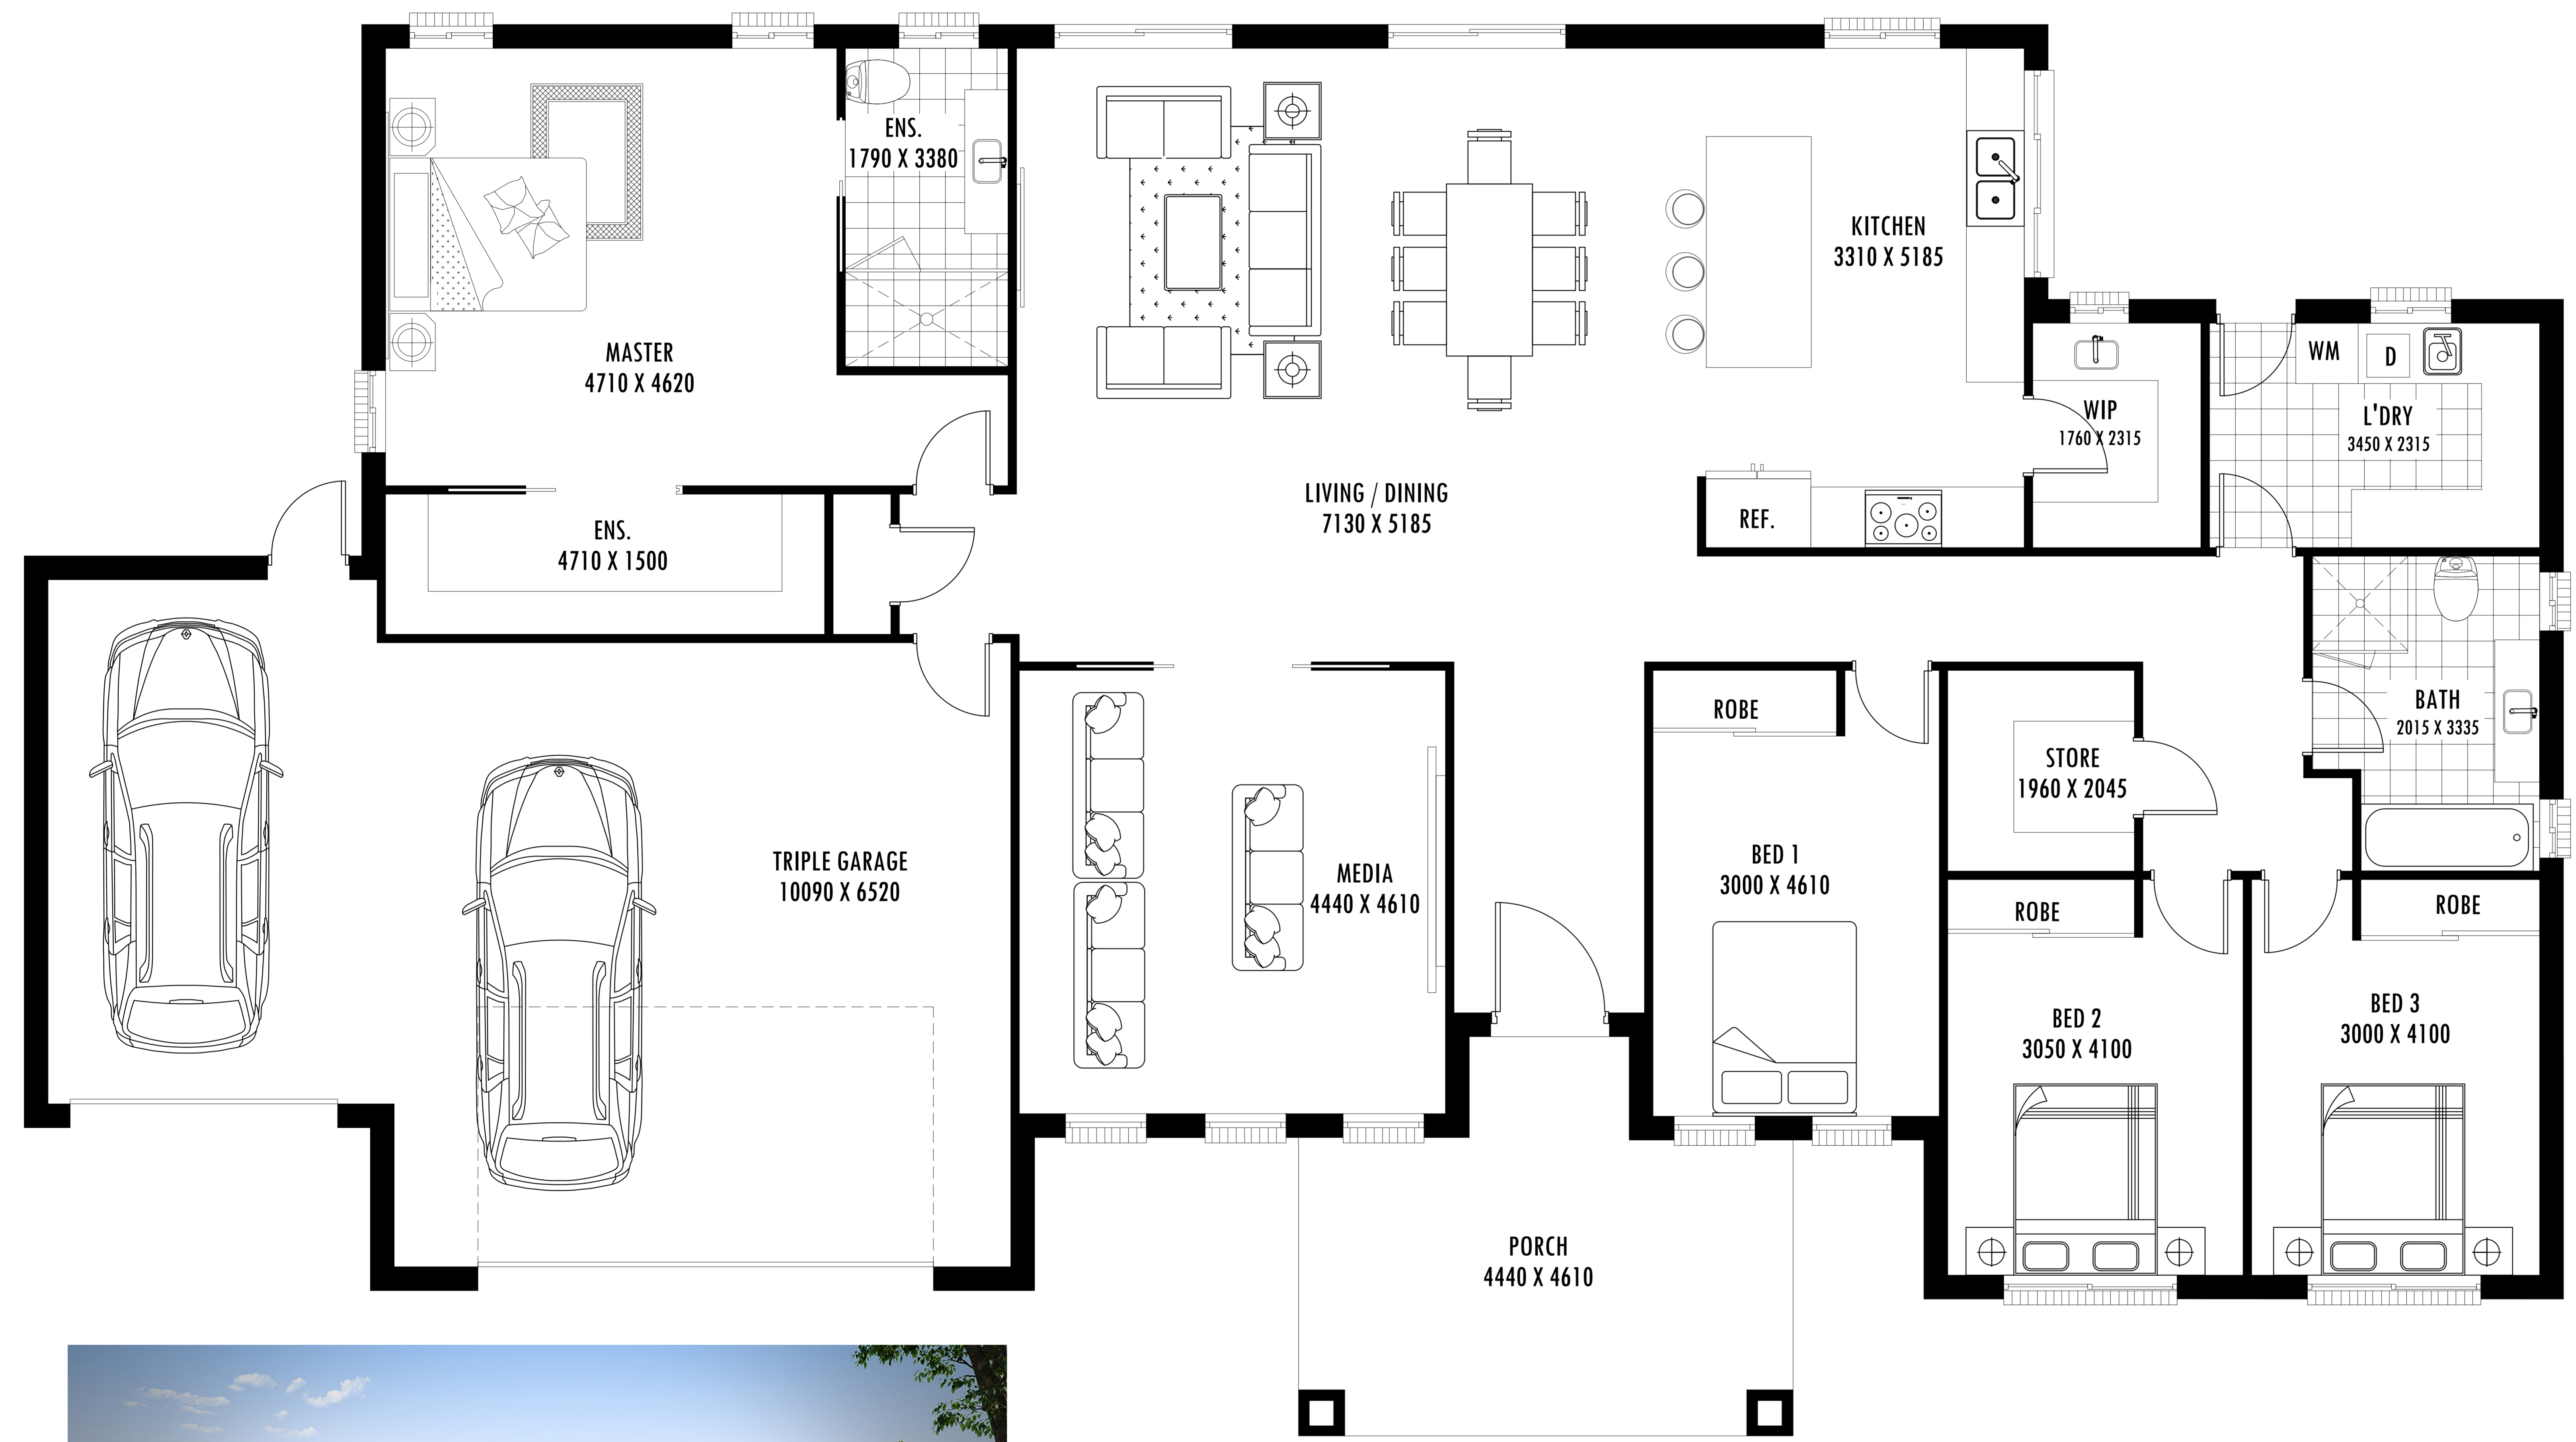

BEDROOMS	4
BATHROOMS	2
CARSPACES	3

WIDTH	26510
DEPTH	13300

GROUND FLOOR	
GARAGE	
PORCH	
ALFRESCO	
TOTAL	

AAA RAPID HOMES PTY LTD
Finding Your Dream Here