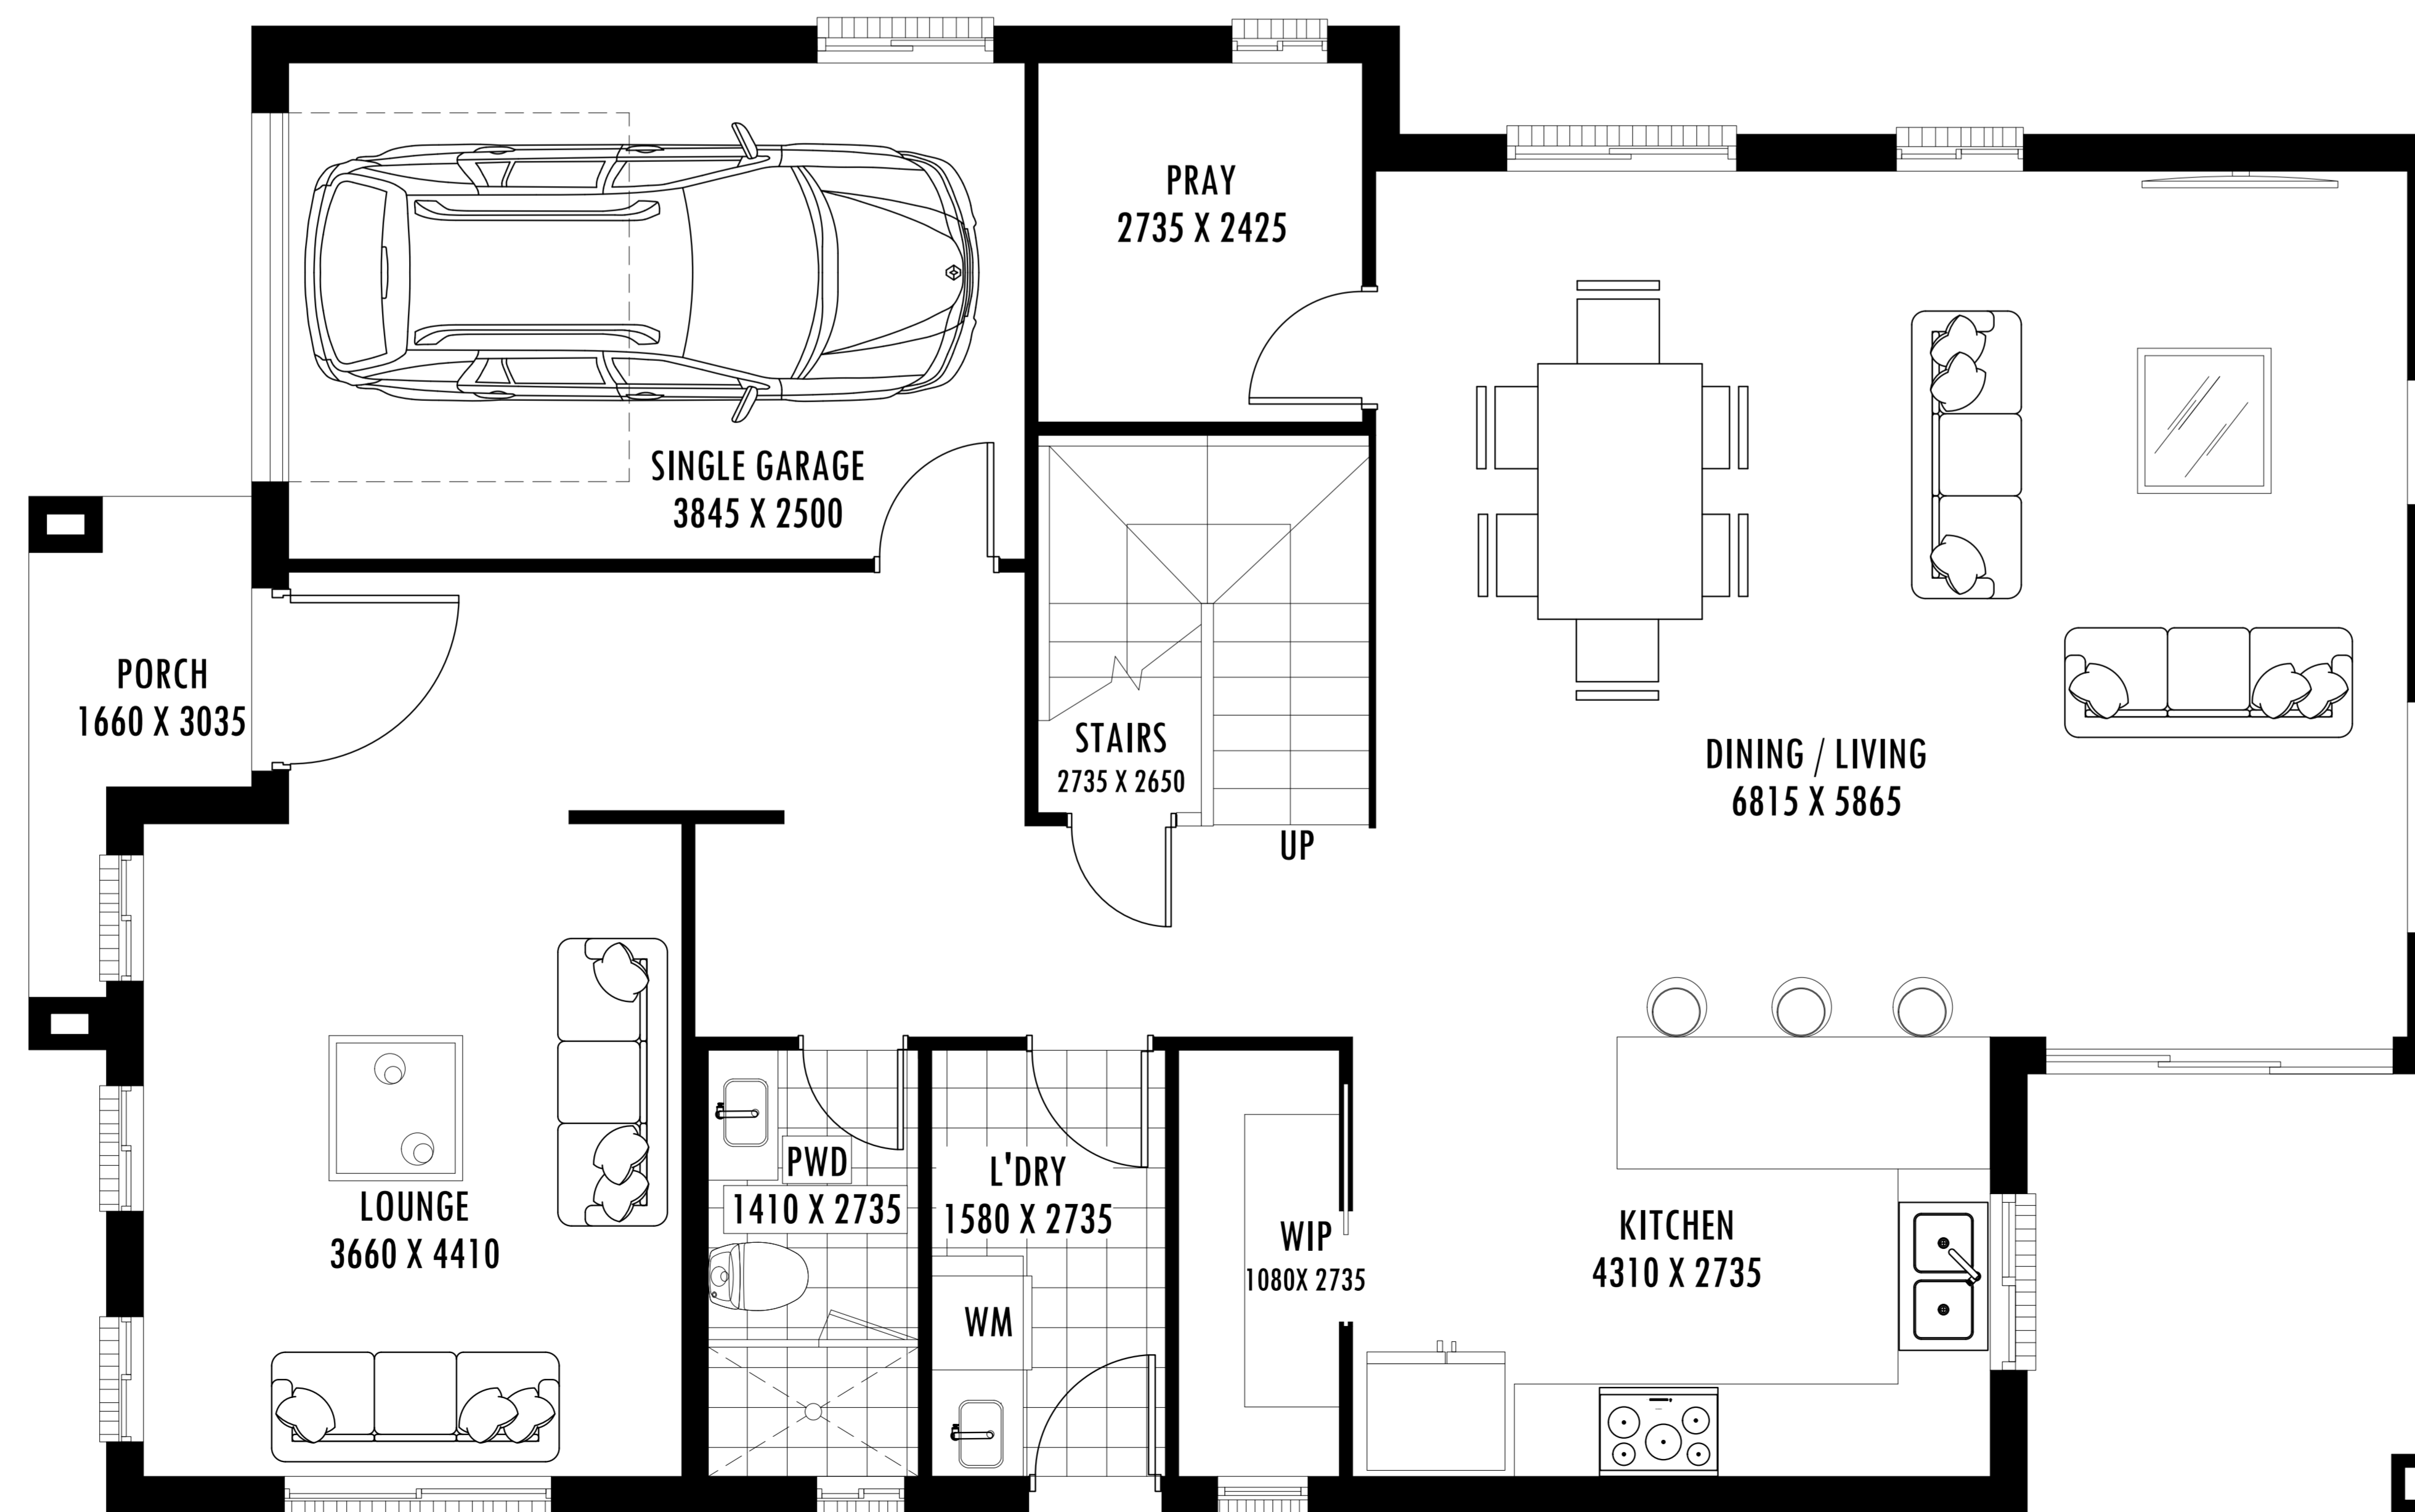

UPPER FLOOR

GROUND FLOOR

BEDROOMS	4
BATHROOMS	3
CARSPACES	1

WIDTH	16325
DEPTH	10070

GROUND FLOOR	140.86 M <sup>2</sup>
PORCH	3.71 M <sup>2</sup>
ALFRESCO	8.55 M <sup>2</sup>
TOTAL	153.12 M <sup>2</sup>

FIRST FLOOR	109.08M <sup>2</sup>
BALCONY	3.70 M <sup>2</sup>