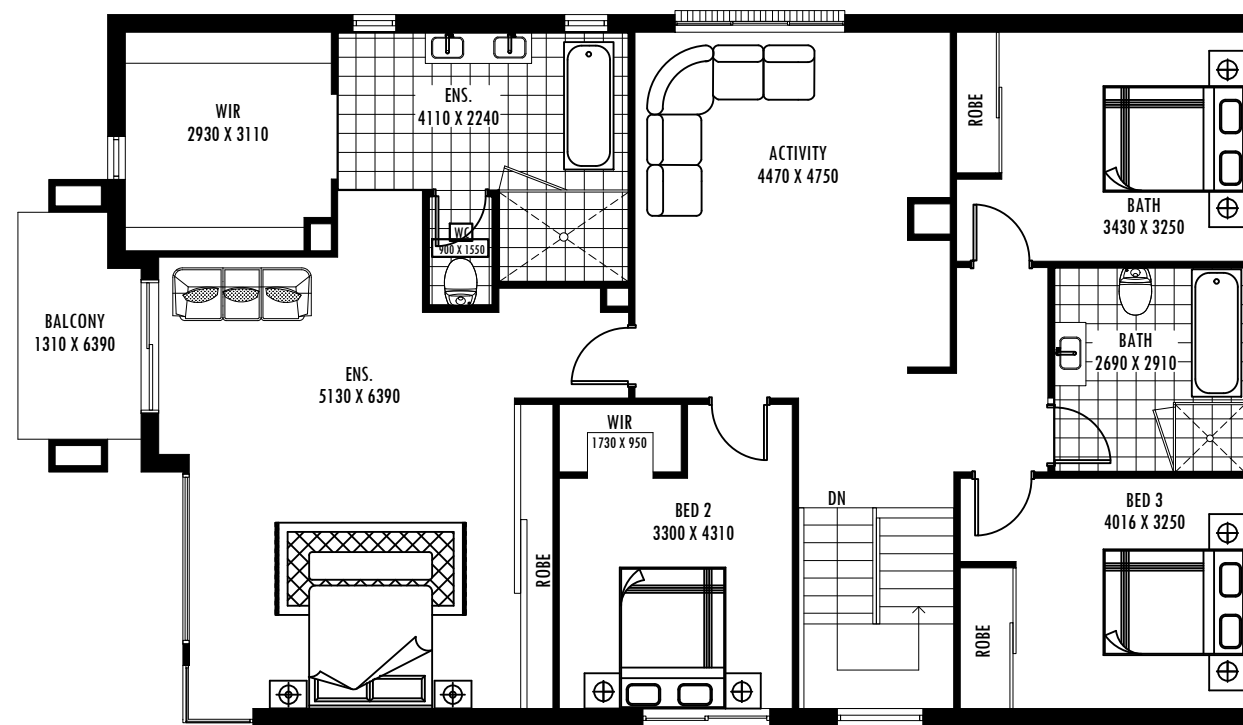

BEDROOMS	4
BATHROOMS	3
CARSPACES	2

WIDTH	21920
DEPTH	12100

GROUND FLOOR	181 M <sup>2</sup>
UPPER FLOOR	151 M <sup>2</sup>
DOUBLE GARAGE	36 M <sup>2</sup>
ALFRESCO	20 M <sup>2</sup>
BALCONY	6 M <sup>2</sup>
PORCH	6 M <sup>2</sup>
TOTAL	400 M <sup>2</sup>

GROUND FLOOR

UPPER FLOOR