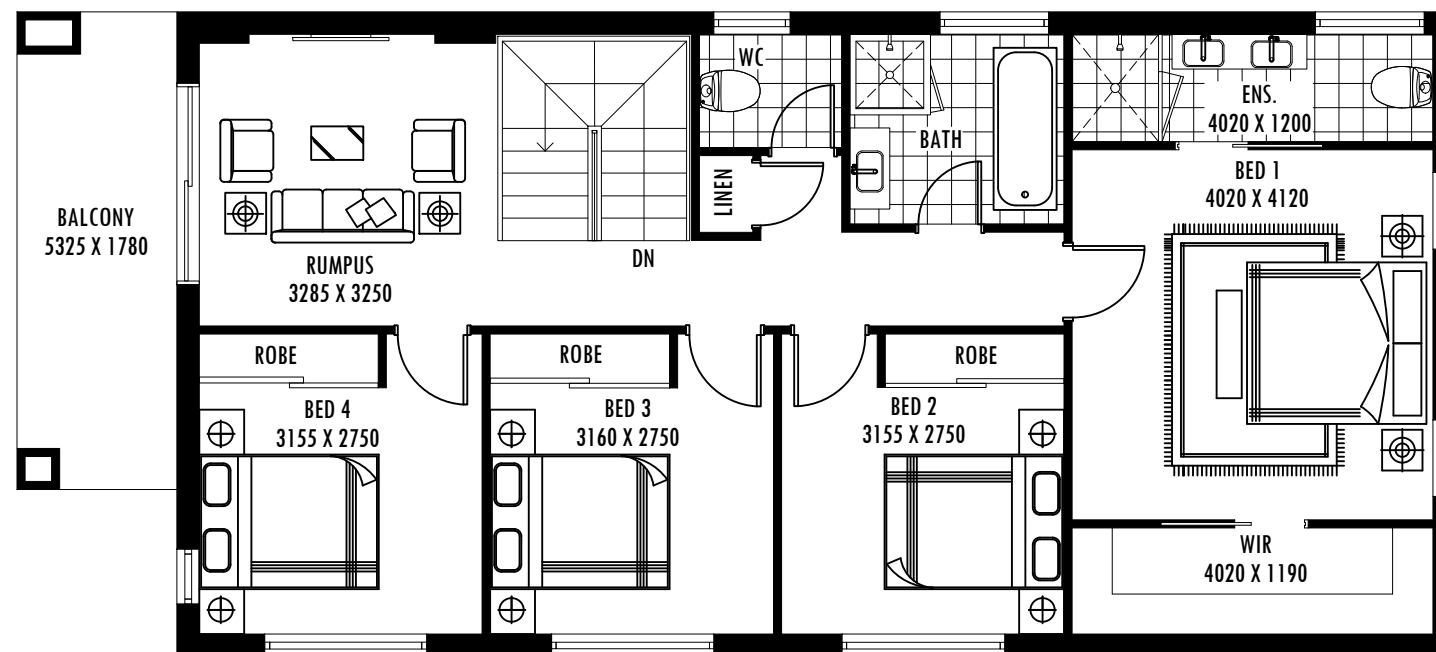

BEDROOMS	5
BATHROOMS	4
CARSPACES	2

WIDTH	15340
DEPTH	9350

GROUND FLOOR	113 M ²
UPPER FLOOR	103 M ²
DOUBLE GARAGE	32 M ²
ALFRESCO	16 M ²
BALCONY	9 M ²
PORCH	6 M ²
TOTAL	279 M ²

GROUND FLOOR

UPPER FLOOR